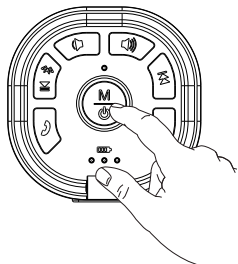

15% of full charge

Continuous white Flashing in turn

Charging
Flashing in turn

Notes:

When low battery , power on the red LED fast flickering , and then power off 15 seconds later

-  **Power on :** white flashing ,ready for bluetooth pairing , paired continuous white
-  **Pause in bluetooth mode:** white slow flashing
-  **Micro SD card playing mode :** white LED light keeps on
-  **Micro SD card playing pause :** White LED light flickering
-  **Auxiliary works mode :** White LED light keeps on
-  **Auxiliary Mute mode:** White LED light flickering
-  **Max. volume :** White LED light fast flickering

Normal status : Press and hold this key to open or close locking key function , white flashing one time to indicate

08 Pairing with Bluetooth devices

English

Power on the speaker ,after "Dingdong" sound and "Bluetooth enabled",blue light flickering , allow pairing a Bluetooth device.