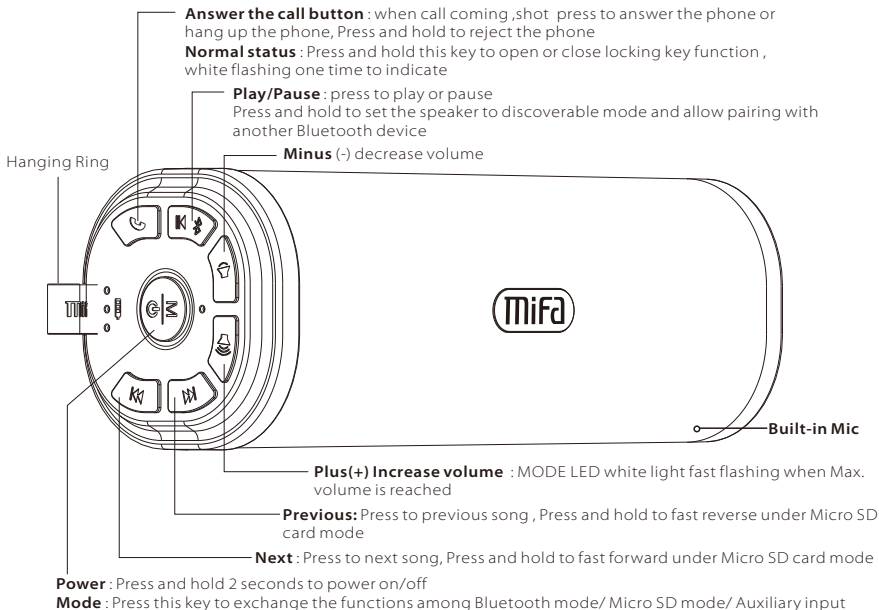

04 Keys Function

English

06 Charging LED light

English

Battery Indicator

100% full charge

Continuous white

75% of full charge