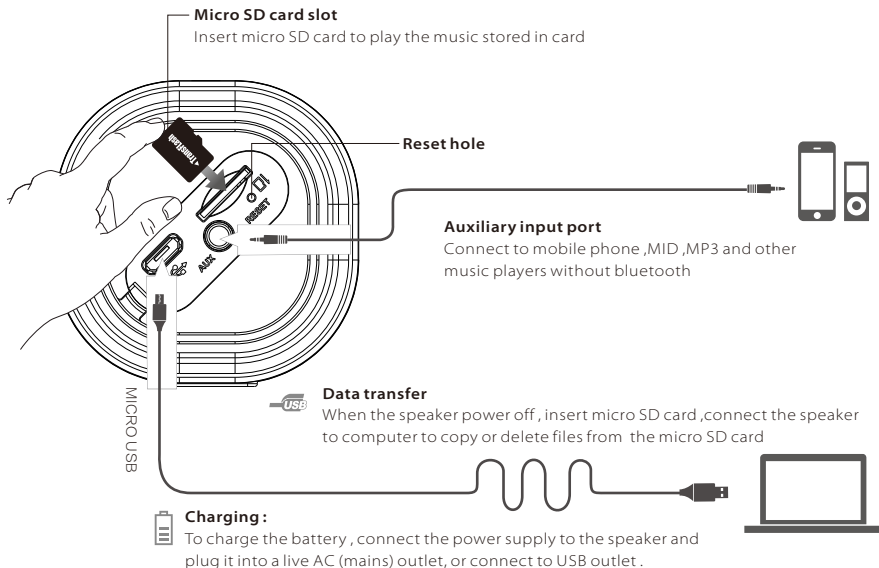

04 Keys Function

English

06 Charging LED light

English

Battery Indicator

100% full charge

Continuous white

75% of full charge