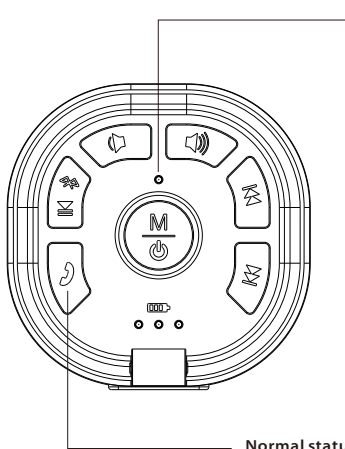

15% of full charge

Continuous white Flashing in turn

Charging
Flashing in turn

Notes:

When low battery , power on the red LED fast flickering , and then power off 15 seconds later

-  **Power on :** white flashing ,ready for bluetooth pairing , paired continuous white
-  **Pause in bluetooth mode:** white slow flashing
-  **Micro SD card playing mode :** white LED light keeps on
-  **Micro SD card playing pause :** White LED light flickering
-  **Auxiliary works mode :** White LED light keeps on
-  **Auxiliary Mute mode:** White LED light flickering
-  **Max. volume :** White LED light fast flickering