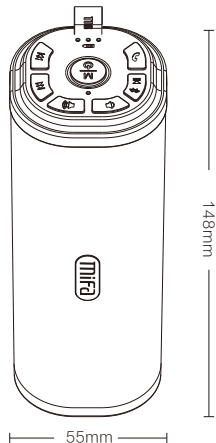

09 Technique Parameters

English

Basic parameters

Speaker type	Portable Bluetooth Speaker
Speaker system	2.0 channel +bass
Active/passive	Active
Operate mode	Button
Main functions	DSP 3D surround stereo sound effect, Bluetooth ,hands-free , Auxiliary etc
Storage type	Max.32GB micro SD card
Power supply	built in 1200mAh lithium battery DC5V-500mA USB adapter

File format	APE、FLAC、WAV、WMA、MP3
Bit Rate	MP3、8Kbps-320Kbps
	WMA、32Kbps-384Kbps
	APE、600Kbps-1400Kbps
	FLAC、600Kbps-1400Kbps
	WAV、32Kbps-1200Kbps

Product size : W55xD55xH148mm

Product weight : 300g (including battery inside)