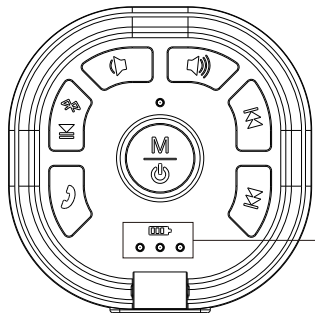

04 Keys Function

English

06 Charging LED light

English

Battery Indicator

100% full charge

Continuous white

75% of full charge