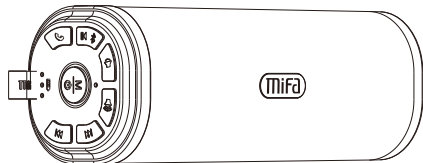

03 Packing Content

English

Speaker 1pc