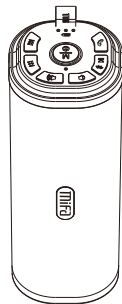

When pairing is complete ,white LED light remains steadily on

Notes:

1. 1, The default password is "0000"
2. The speaker will auto connect the last paired device when it powers on
3. If want to connect other devices , press to disconnect first ,and then the speaker is discoverable and ready to pair a new device