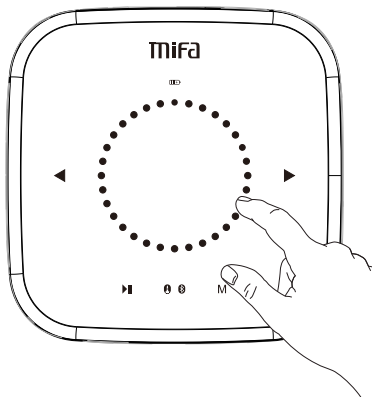

Connect to adaptor, flashing
Green light means the device is
under charging, when finish
charging, indicator light turns

Volume adjust ring Rotate to adjust

Next song

Power indicator

Mode Keys

Switch between Bluetooth mode and
auxiliary input
Press and hold 2 seconds to turn off
LED music rhythm light

Play/Pause: Press to play or pause

Bluetooth disconnect and connect: Long press the button to disconnect with current device, waiting for new connection; long press again to connect with previous device.

05 Battery Indicator

English

Battery Indicator

Power indicator, circular LED indicator lighting and at the same time showing the rest battery by touching the volume adjusting circle.

06 Interface function