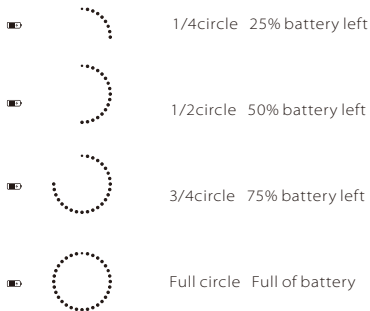

Connect to adaptor, flashing
Green light means the device is
under charging, when finish
charging, indicator light turns

Volume adjust ring Rotate to adjust

Next song

Power indicator

Mode Keys

Switch between Bluetooth mode and
auxiliary input
Press and hold 2 seconds to turn off
LED music rhythm light

05 Battery Indicator

English

Battery Indicator

Power indicator, circular LED indicator lighting and at the same time showing the rest battery by touching the volume adjusting circle.

06 Interface function