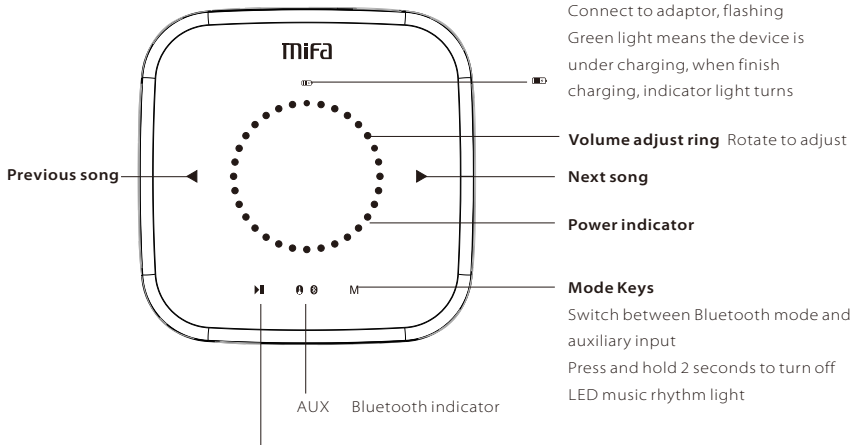

Warranty card 1 pc

Power indicator

Connect to adaptor, flashing
Green light means the device is
under charging, when finish
charging, indicator light turns

Volume adjust ring Rotate to adjust

Next song

Power indicator

Mode Keys

Switch between Bluetooth mode and
auxiliary input
Press and hold 2 seconds to turn off
LED music rhythm light

Play/Pause: Press to play or pause

Bluetooth disconnect and connect: Long press the button to disconnect with current device, waiting for new connection; long press again to connect with previous device.