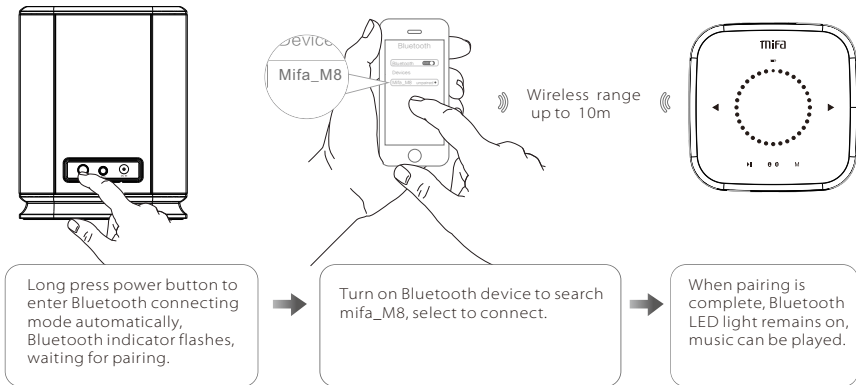

07 Pairing with Bluetooth devices

English

Pair the speaker with any Bluetooth enabled tablet pc or smart phones

Attention:

- 1.The default password is "0000".
- 2.The speaker will auto connect the last paired device when it powers on.
- 3.If want to connect with other devices, long press play/pause button to disconnect with current device, and then the speaker is discoverable and ready to pair with a new device. Long press play/pause button again can connect with previous device.
- 4.Press and hold M button for 2 seconds can turn off music rhythm light.