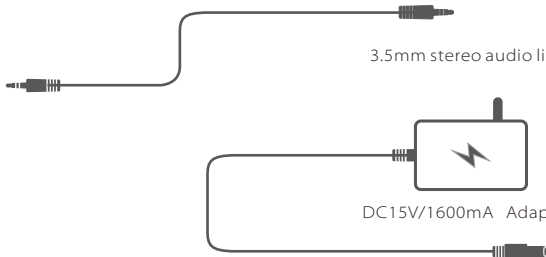

3.5mm stereo audio line 1 pc

DC15V/1600mA Adaptor 1 pc