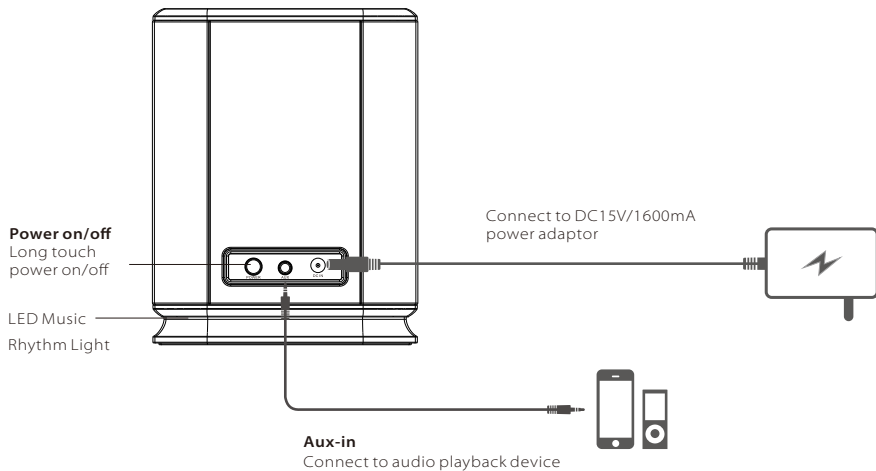

06 Interface function

English