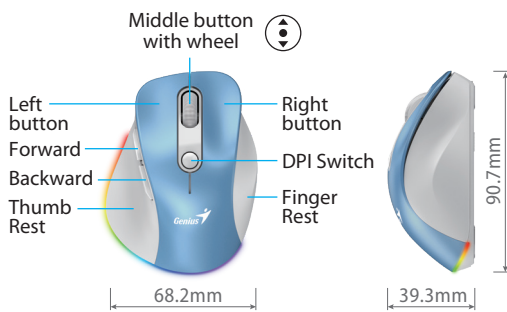

Ergo 9000S Pro

Wireless Bluetooth Rechargeable Mini Ergo Silent Mouse

The Genius Ergo-9000S Pro is a compact wireless *ergonomic silent* mouse with *dual mode Bluetooth and 2.4G technology* designed for laptop, smaller hand, or limited space. Features include thumb rest and finger rest for comfort, *6-button*, and power saving switch.

Additional eye-catching *flashing 7-color LED* and built in 500mAh *rechargeable battery* to recharge via *USB-C charging cable* included. Start to enjoy freedom of wireless, no cord.

- BT + 2.4G
- Rechargeable
- Ergonomic
- Buttons
- Silent
- USB-C