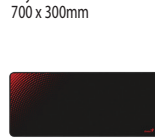

▼ SP-HF1200B

36W Speakers

▼ HS-M905BT/ HS-M910BT/ HS-M920BT

Bluetooth Wireless Earbuds

▼ G-Pad 700S

Keyboard Mouse Pad 700 x 300mm

▼ G-Pad 500S

Mouse Pad 450 x 400mm