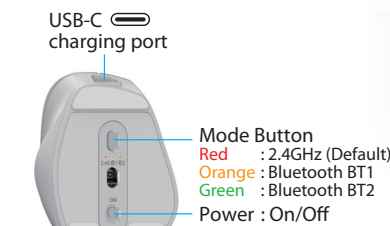

Ergo 9000S Pro

Wireless Bluetooth Rechargeable Mini Ergo Silent Mouse

The Genius Ergo-9000S Pro is a compact wireless *ergonomic silent* mouse with *dual mode Bluetooth and 2.4G technology* designed for laptop, smaller hand, or limited space. Features include thumb rest and finger rest for comfort, *6-button*, and power saving switch.

Additional eye-catching *flashing 7-color LED* and built in 500mAh *rechargeable battery* to recharge via *USB-C charging cable* included. Start to enjoy freedom of wireless, no cord.

- BT + 2.4G
- Rechargeable
- Ergonomic
- Buttons
- Silent
- USB-C

Bluetooth mode: Easy to pair and use	2.4GHz mode: Plug and Play
--	--------------------------------------

Note: Bluetooth mode and 2.4G mode cannot be used at the same time.

► Features

- Bluetooth 5.0 and 2.4GHz wireless rechargeable silent mouse with 6-button
- Working distance up to 10 meters
- Mini size for laptop, or small hand
- Built-in rechargeable battery, USB-C charging cable included
- RGB 7 Color (Flashing LED)
- Ergonomic design for great working comfort
- Silent click
- Power saving switch
- DPI switch 800 / 1200 (default) / 1600 / 2400

► Package Contents

- Ergo 9000S Pro wireless Bluetooth rechargeable mini ergo silent mouse
- USB charging cable x1 (USB-A to USB-C)
- One USB receiver
- Quick guide

► Other Products

▼ KB-100X

Elegant Keyboard Sleep Key