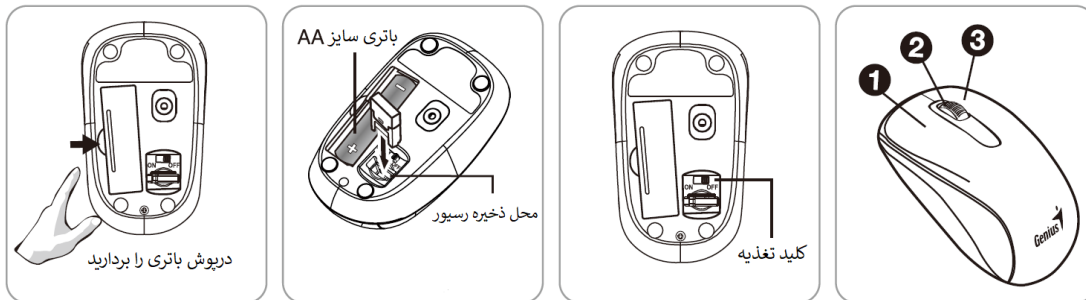

1. دکمه سمت چپ برای کلیک ، دابل کلیک و درگ
2. Magic-Roller برای وب گردی و متون ویندوز
3. دکمه سمت راست برای عملکرد معمولی ماوس

### مشخصات NX-7005

System requirements	Windows 7, 8, 8.1, 10 Mac OS X 10.8 or later USB Port One AA battery												
Specifications	<table border="0"> <tr> <td>RF Frequency</td> <td>2.4 GHz</td> </tr> <tr> <td>Number of buttons</td> <td>3 (left, right, middle button with scroll)</td> </tr> <tr> <td>Resolution (DPI)</td> <td>1000</td> </tr> <tr> <td>Sensor engine</td> <td>BlueEye</td> </tr> <tr> <td>Colors</td> <td>Calm black, Elegant white, Ocean blue, Passion red, Spring green</td> </tr> <tr> <td>Dimensions (W x H x D)</td> <td>58 x 100 x 39 mm (2.28 x 3.94 x 1.54 inches)</td> </tr> </table>	RF Frequency	2.4 GHz	Number of buttons	3 (left, right, middle button with scroll)	Resolution (DPI)	1000	Sensor engine	BlueEye	Colors	Calm black, Elegant white, Ocean blue, Passion red, Spring green	Dimensions (W x H x D)	58 x 100 x 39 mm (2.28 x 3.94 x 1.54 inches)
RF Frequency	2.4 GHz												
Number of buttons	3 (left, right, middle button with scroll)												
Resolution (DPI)	1000												
Sensor engine	BlueEye												
Colors	Calm black, Elegant white, Ocean blue, Passion red, Spring green												
Dimensions (W x H x D)	58 x 100 x 39 mm (2.28 x 3.94 x 1.54 inches)												
What's included	NX-7005 USB Pico receiver AA alkaline battery Multi-language user manual												