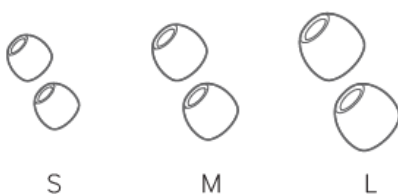

نکته مهم: امکان پاسخگویی به تماس تلفنی در این کالا وجود دارد ولی این کالا جهت استفاده به عنوان "هندزفری" مناسب نیست.

(۱) محتوای داخل جعبه

/ 1. WHAT'S IN THE BOX