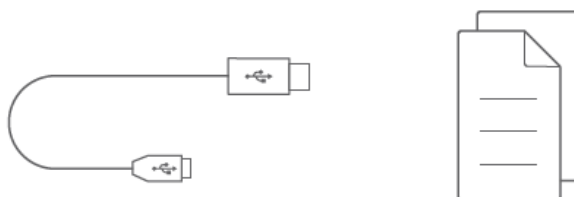

نکته مهم: امکان پاسخگویی به تماس تلفنی در این کالا وجود دارد ولی این کالا جهت استفاده به عنوان "هندزفری" مناسب نیست.

(۱) محتوای داخل جعبه

/ 1. WHAT'S IN THE BOX